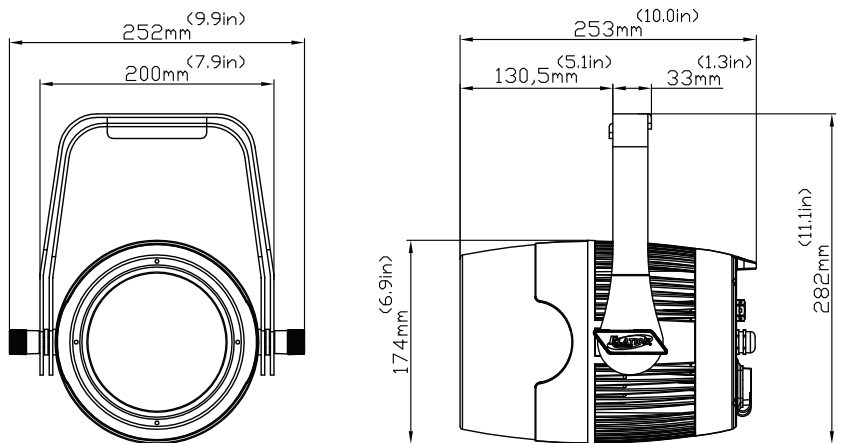

COLOR

RGBW

CONTROL / CONNECTIONS

(12) DMX Channel Modes (13 Total Channels)
RDM (Remote Device Management)
(4) Button TouchControl Panel
IP Rated 5pin DMX In/Out
IP65 Locking Power Connector In/Out

SIZE / WEIGHT

Length: 10.0" (253mm)
Width: 9.9" (252mm)
Vertical Height: 11.1" (282mm)
Weight: 10 lbs. (4.5 kg)

ELECTRICAL / THERMAL

AC 110-240V - 50/60Hz
78W Max Power Consumption
Multiple Unit Power Linking
5°F to 113°F (-15°C to 45°C)

INCLUDED ITEMS

IP65 Power Locking Connector In/Out
Gel Frame
Barn Door

APPROVALS / RATINGS

OPTIONAL ACCESSORIES

ORDER CODE	ITEM
NARROW CLAMP	PRO 2" Wrap Around Clamp
NEU088	3 ft. (1m) IP65 Power Link Cable
	Additional cable lengths available

PHOTOMETRIC DATA

MIN ZOOM - 7° Beam Diameter

	3 m	9.8 ft	4 m	13.1 ft	5 m	16.4 ft
7° Beam Diameter	0.3	1.0	0.39	1.3	0.47	1.5
12° Field Diameter	0.56	1.8	0.74	2.4	0.91	3.0
	lux	fc	lux	fc	lux	fc
RED LEDs	833	77	523	49	347	32
GREEN LEDs	1,182	110	717	67	432	40
BLUE LEDs	316	29	188	17	122	11
WHITE LEDs	1,762	164	1,068	99	721	67
FULL ON	3,813	354	2,321	216	1,538	143

MAX ZOOM - 39° Beam Diameter

	3 m	9.8 ft	4 m	13.1 ft	5 m	16.4 ft
39° Beam Diameter	2.16	7.1	2.89	9.5	3.61	11.8
43° Field Diameter	2.45	8.0	3.27	10.7	4.1	13.5
	lux	fc	lux	fc	lux	fc
RED LEDs	60	6	36	3	25	2
GREEN LEDs	75	7	44	4	31	3
BLUE LEDs	24	2	15	1	12	1
WHITE LEDs	107	10	64	6	44	4
FULL ON	228	21	135	13	88	8

DIMENSIONAL DIAGRAMS

Specifications are subject to change without notice ©Elation Professional 08/05/16